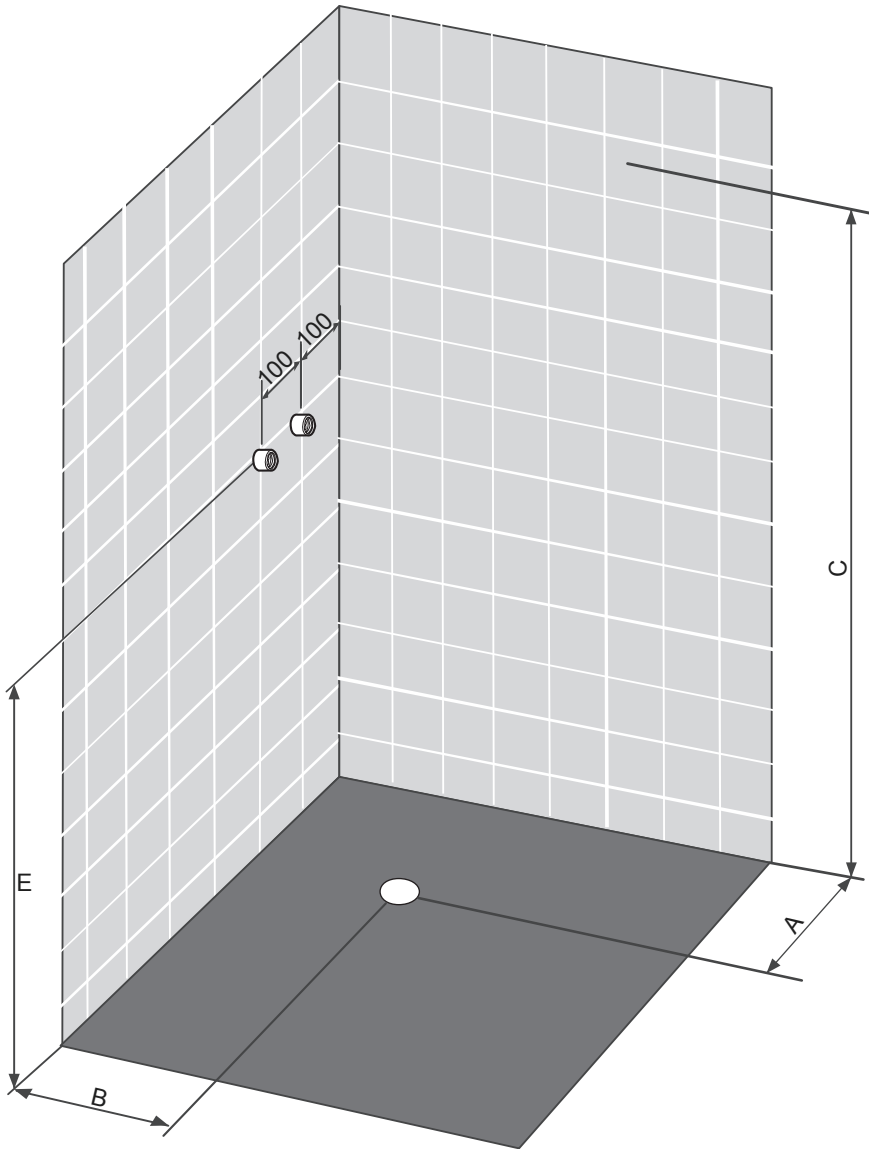

## Dimensions for Water Supply, Drain Hole for OSLO

### Suggested Dimension:

A	400mm	Drainage outlet
B	400mm	
C	2000mm	Product height
E	1100mm	Cold and hot water pipe